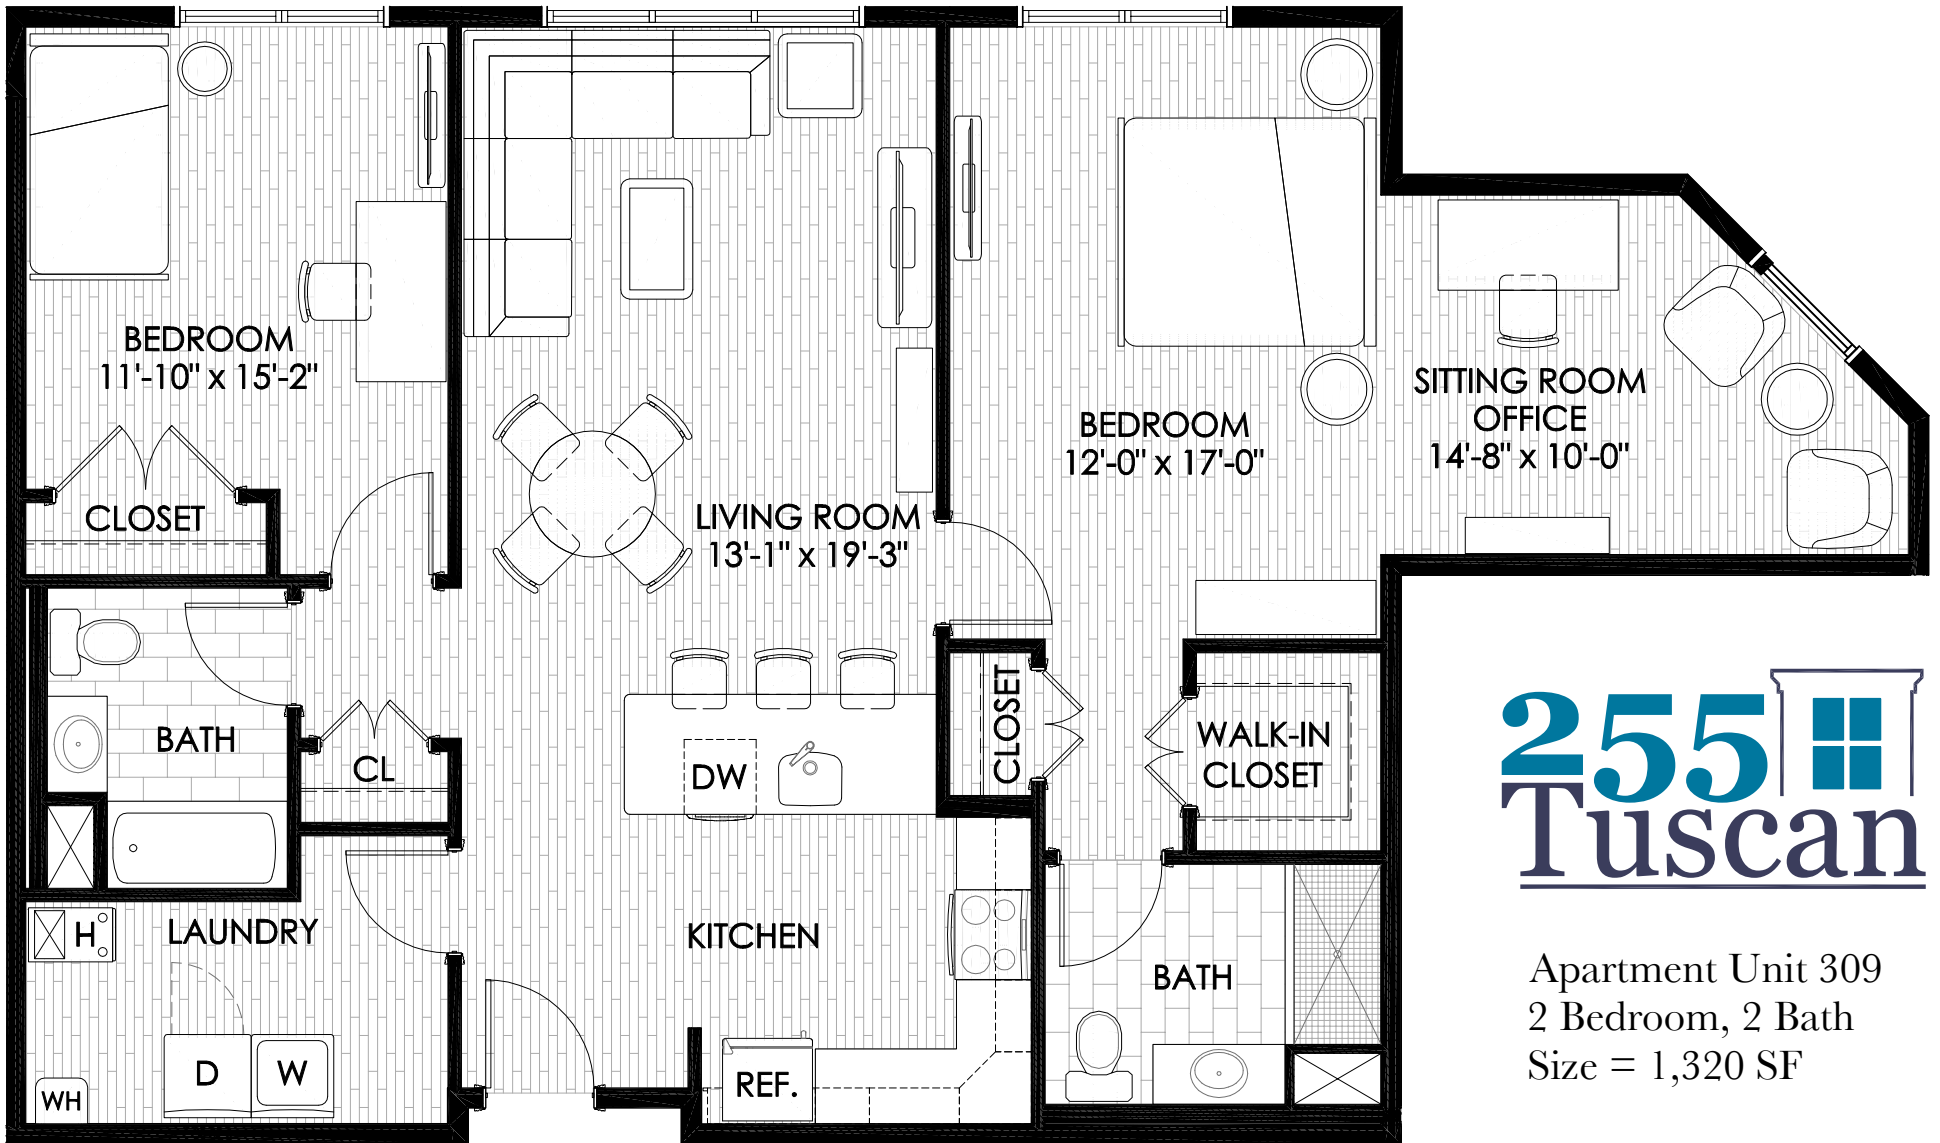

255 Tuscan

Apartment Unit 309
 2 Bedroom, 2 Bath
 Size = 1,320 SF

255 Tuscan

Apartment Unit 309
2 Bedroom, 2 Bath
Size = 1,320 SF